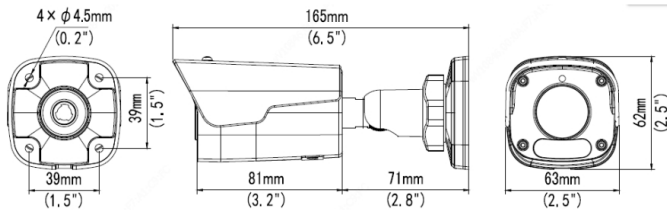

#### Camera

Sensor	1/2.7", 3.0megapixel, progressive scan, CMOS
Lens	2.8mm@F2.0
Angle of view (H, V, O)	112.9°, 59.1°, 121.2°
Adjustment angle	Pan: 0° ~ 360°, Tilt: 0° ~ 90°, Rotate: 0° ~ 360°
Shutter	Auto/Manual, 1 ~ 1/100000s
Minimum Illumination	Color: 0.01Lux (F2.0, AGC ON) 0Lux with IR
Day/Night	IR-cut filter with auto switch (ICR)
Digital noise reduction	2D/3D DNR
S/N	>52dB
IR Range	Up to 30m (98ft) IR range
WDR	DWDR
Defog	Digital Defog
<b>Image</b>	
White Balance	Auto/Outdoor/Fine Tune/Sodium Lamp/Locked/Auto2
HLC	Supported
BLC	Supported
Smart IR	Supported
Flip	Normal/Vertical/Horizontal/180°/90°Clockwise/90°Anti-clockwise

### Dimensions

### Technical Specification

Network	
Protocols	IPv4, IGMP, ICMP, ARP, TCP, UDP, DHCP, RTP, RTSP, RTCP, RTMP, DNS, DDNS, NTP, UPnP, HTTP, HTTPS, SMTP, QoS, SSL, SNMP
Compatible Integration	ONVIF (Profile S, Profile T, Profile G), API
Web Browser	Plug-in required live view: IE9+, Chrome 41 and below, Firefox 52 and below, Plug-in free live view: Chrome 57.0+, Firefox 58.0+, Edge 16+
Interface	
Network	10/100M Base-TX Ethernet
Built-in Mic	Supported
Certifications	
Certifications	CE: EN 60950-1 UL: UL60950-1 FCC: FCC Part 15
General	
Power	DC 12V±25%, PoE (IEEE 802.3af) Power consumption: Max 7.0W
Dimensions (Ø x H)	165mm x 63mm x 62mm (6.6" x 2.5" x 2.5")
Net Weight	0.39kg (0.86lb)
Material	Metal
Working Environment	-30°C ~ 60°C (-22°F ~ 140°F), Humidity: ≤95% RH (non-condensing)
Storage Environment	-30°C ~ 60°C (-22°F ~ 140°F), Humidity: ≤95% RH (non-condensing)
Surge Protection	4KV
Ingress Protection	IP67
Reset Button	N/A