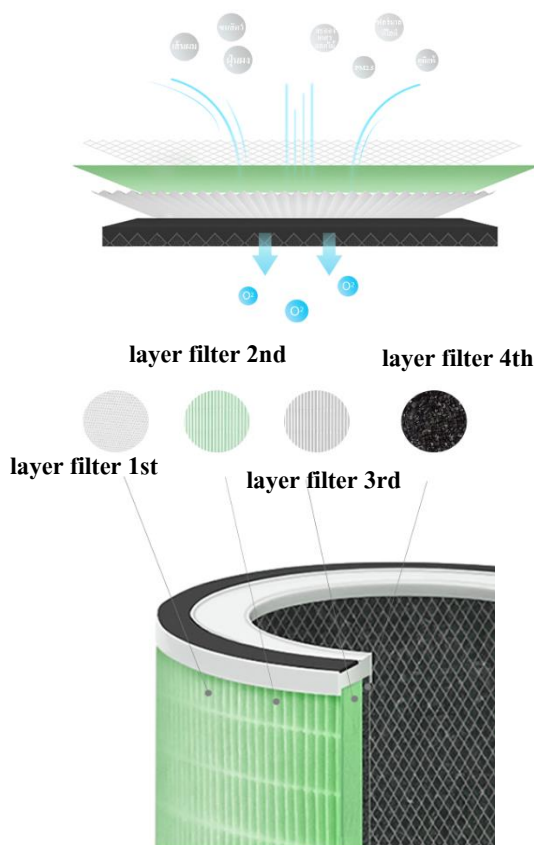

WIOT7001B

High Efficiency Particulate AIR Filter

FEATURES

- Used in conjunction with WIOT7001 only.

SPECIFICATION

Product Size	215*215*256mm
Power	X
Voltage	X
Purification level	H11
	3-in-1 HEPA filter
Filter type	Pre filter: Catch large particle like hair, dust, particles
	HEPA filter: Purify PM2.5, PM0.3 like pollen, cigarette smoke and bacterial
	Activated carbon filter: Absorb odors, benzene, formaldehyde, VOCs
CADR	400m ³ /h
Coverage area	X