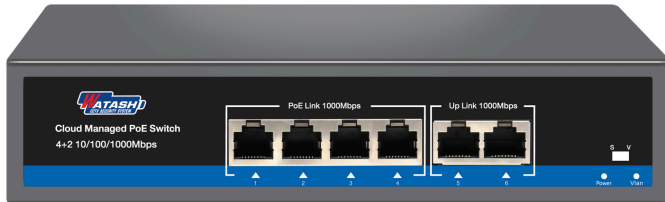

6 Port Cloud-Managed *Lite* PoE Switch

MODEL : WSC-PM206

- 4*1000Mbps PoE ports
- 2*1000Mbps Uplink ports
- Support L2 management, such as VLAN , QoS , IGMP Snooping and PoE management
- WEB, TELNET, CLI management
- Port lightning protection 4KV

6 Port Cloud-Managed *Lite* PoE Switch

MODEL : WSC-PM206

User Setting	Support change user name, change log-in password
Port Management	Support port disabling and enabling; Support MTU setting Support speed, duplex, and flow control settings
Link Aggregation	Supports up to 2 aggregation groups, with a maximum of 5 members per group;
Port Isolation	Support Port Isolation
loopback protection	Support loopback protection
Port Mirroring	Supports up to 4 sets of mirror sessions; Support mirroring of incoming and outgoing directional messages for ports and aggregation groups
Port speed limit	Support limits the speed of port's in and out
EEE	Support energy-saving Ethernet protocol
PoE	Support PoE configuration
VLAN	Support port VLAN; Support 802.1Q VLAN;
QOS	Support 802.1p (COS) classification, DSCP classification, and port classification. Support SP, WRR, WFQ scheduling strategies
MAC management	Support limit on the number of port MAC address learning Support adding and deleting static MAC addresses Support search of MAC address Support dynamic MAC address table viewing
Storm Suppression	Support storm suppression for unknown unicast, multicast, and broadcast packets
Traffic Monitoring	Support monitoring of the number of bytes sent and received, as well as the number of messages sent and received
Cloud-network Link	APP cloud management
System Management	Support system upgrade Support system backup and restore Support reset Support Web restart Support configuration saving; Support switching between Chinese and English Support system name modification