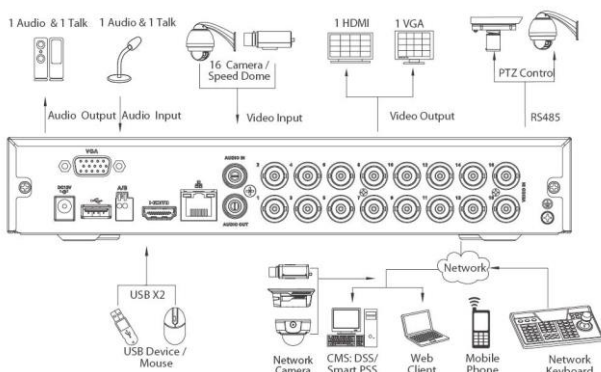

FEATURES

- Support Analog/HDCVI/ IP Video input
- H.264 dual-stream video compression
- All channel 960H Recording
- HDMI/VGA simultaneous video output
- 8 channel synchronous playback, GRID interface & smart search
- ONVIF Version 2.4 conformance
- 3D intelligent positioning with Dahua PTZ dome camera
- Support 1SATA HDD up to 4TB, 2USB2.0
- Multi-tenet network monitoring: Web viewer, CMS(DSS/Smart PSS)&Smart Phone(DMSS)

DIMENTION

SPECIFICATION