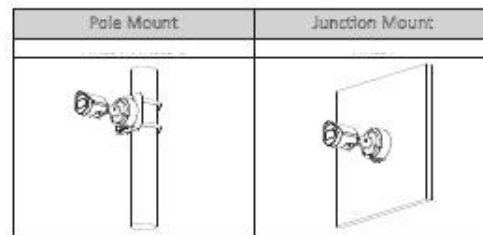

Certification

Certifications	CE-LVD: EN62368-1 CE-EMC: Electromagnetic Compatibility Directive 2014/30/EU FCC: 47 CFR FCC Part 15, Subpart B UL/CUL: UL60950-1 CAN/CSA C22.2 No.60950-1-07

Power

Power Supply	12V DC/PoE (802.3af)
Power Consumption	< 5.6W

Environment

Operating Conditions	-40°C to +60°C (-40°F to +140°F)/less than ≤ 95% RH
Storage Temperature	-40°C to +60°C (-40°F to +140°F)
Protection	IP67

Structure

Casing	Metal
Dimensions	166.2 mm × Ø70 mm (6.54" × Ø2.76")
Net Weight	0.48 kg (1.1 lb)
Gross Weight	0.57 kg (1.3 lb)

Accessories

Optional: