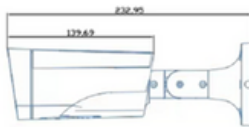

Bullet Network Camera

MODEL : WIP-B041P-LED

Specifications

Feature

- 4MP High Performance CMOS
- 2560*1440 Resolution
- 4 mm Lens
- 8PCS Warm LED
- Full color night vision
- Metal Housing IP66 Water proof
- Build-in Mic
- ONVIF 2.4
- Supports 3D DNR/AWB/Exposure
- Support humanoid and vehicle detection
- Support PoE

Main Parameters

Image Sensor	4.0 MP CMOS GC4653
Signal System	PAL/NTSC
Effective Resolution	2560H*1440V
Minimum Illumination	0.1lux, 0 lux with IR
Shutter Speed	AUTO/ 1/25-1/10000sec
Lens	4 mm (2.8/6 mm optional)
Horizontal Field of View	82.6° (3.6 mm), 54.4° (6 mm)
Angle Adjustment	Pan: 0° to 360°, Tilt: 0° to 90°, Rotate: 0° to 360°
WDR	D-WDR
White balance	Support auto white balance
Image Enhancement	3N-DNR/D-WDR/BLC/HLC
General Function	Mirror, Privacy shelter, Human Detection, Voice recording, Restart
OSD	Support OSD setting, drag the position freely

Communication Interface	1-port RJ45 10M/100M self-adaptive Ethernet port
On-Board Storage	N/A
Reset Button	N/A
Operating Conditions	-4° F to 140° F (-20° C to 60° C), humidity: 90% or less (non-condensation)
Power Supply	12V DC / 48V DC PoE
Power Consumption	Maximum: 6 W
IR Range	Up to 65 ft (20 m)
Protection Level	IP66
Dimensions	233 mm x 76 mm x 68mm
Weight	Approximately 0.6 kg