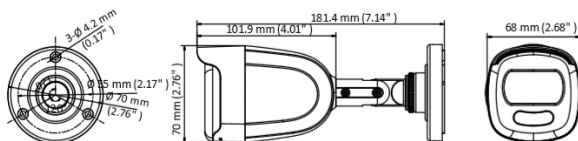

## 2MP Full Time Color Bullet Camera

- 2 MP high performance CMOS
- 1920 × 1080 resolution
- Full time color
- 3.6 mm fixed lens
- Up to 20 m white light distance
- OSD menu, 3D DNR, true WDR
- 4 in 1 video output (switchable TVI/AHD/CVI/CVBS)
- IP67

#### Camera

Sensor	2 MP CMOS image sensor
Resolution	1920 (H) × 1080 (V)
Frame Rate	PAL: 1080p@25fps NTSC: 1080p@30fps
Min. illumination	Color: 0.0005 Lux @ (F1.0, AGC ON), 0 Lux with white light
Shutter Time	PAL: 1/25 s to 1/50,000 s NTSC: 1/30 s to 1/50,000 s
Slow Shutter	Max. 16X
Lens	3.6 mm fixed lens
Horizontal Field of View	83.6°
Lens Mount	M16
Day & Night	Color
WDR (Wide Dynamic Range)	130 dB
Synchronization	Internal synchronization
Angle Adjustment	Pan: 0 to 360°, Tilt: 0 to 180°, Rotation: 0 to 360°

### Dimensions

#### Menu

White Balance	Auto/Manual
AGC	Yes
HLC	Yes
BLC (Backlight Compensation)	Yes
Privacy Mask	4 programmable privacy masks
Motion Detection	4 programmable areas
WDR	Yes
Functions	Brightness, Sharpness, 3D DNR, Mirror, Smart light
Interface	
Video Output	1 HD analog output
Switch Button	TVI/AHD/CVI/CVBS
General	
Operating Conditions	-40 °C to 60 °C (-40 °F to 140 °F), humidity: 90% or less (non-condensation)
Power Supply	12 VDC ± 25%
Power Consumption	Max. 3 W
Protection Level	IP67
Material	Metal
White Light	Up to 20 m
Dimensions	181.4 mm × 70 mm × 68 mm (7.14" × 2.75" × 2.68")
Weight	Approx. 390 g (0.86 lb.)