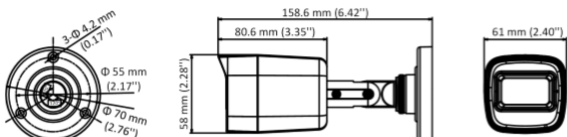

WVI20185-AH

2MP Audio Camera

- 2 MP, 1920 × 1080 resolution
- 3.6 mm fixed focal lens
- Smart IR, up to 30 m IR distance
- Audio over coaxial cable, built-in mic
- 4 in 1 video output (switchable TVI/AHD/CVI/CVBS)
- IP67

*ฟังก์ชัน Built-in Mic แนะนำใช้กับเครื่องรุ่น WVR068H, WVR069H, WVR070H

Technical Specification

Camera

Sensor	2 MP CMOS
Signal System	PAL/NTSC
Resolution	1920 (H) × 1080 (V)
Frame Rate	TVI: 1080P@30fps, 1080P@25fps AHD: 1080P@30fps, 1080P@25fps CVI: 1080P@30fps, 1080P@25fps CVBS: PAL/NTSC
Min. illumination	0.01 Lux@(F1.2, AGC ON), 0 Lux with IR
Shutter Time	PAL: 1/25 s to 1/50, 000 s NTSC: 1/30 s to 1/50, 000 s
Lens	3.6 mm fixed lens
Field of View	3.6 mm, horizontal FOV: 79.6°, vertical FOV: 43.5°, diagonal FOV: 93.7°
Lens Mount	M12
Day & Night	ICR
WDR (Wide Dynamic Range)	Digital WDR
Audio	Built-in mic
Angle Adjustment	Pan: 0 to 360°, Tilt: 0 to 180°, Rotation: 0 to 360°

Dimensions

Menu

Image Mode	STD/HIGH-SAT
AGC	Yes
Day/Night Mode	Auto/Color/BW (Black and White)
White Balance	Auto/Manual
AE (Auto Exposure) Mode	DWDR/BLC/HLC/Global
Noise Reduction	2D DNR
Language	English
Function	Brightness, Sharpness, Mirror, Smart IR
Interface	
Video Output	Switchable TVI/AHD/CVI/CVBS
General	
Operating Conditions	-40 °C to 60 °C (-40 °F to 140 °F), humidity 90% or less (non-condensing)
Power Supply	12 VDC ± 25%
Power Consumption	Max. 3.7 W
Protection Level	IP67
Material	Metal
IR Range	Up to 30 m
Dimensions	58 mm × 61 mm × 158.6 mm (2.28" × 2.40" × 6.42")
Weight	Approx. 292 g (0.64 lb.)